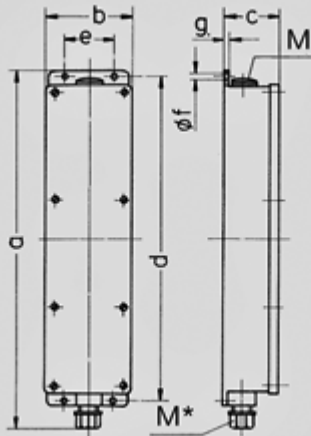

Socket strip - Part no. 96489

- pre-wired for installation
- enclosure grey RAL 7035
- enclosure and insert made of AMAPLAST
- hanging clip enclosed

Protection type	IP 44
Fitted with	3 CEE 16A, 3p, 230V
Pre-fuse max.	16 A
InA	16 A
RDF	1
Connection/feeder cable for 1 cable up to	3 x 10 mm ²
Enclosure size	401 x 97 mm (H x W)

**Drawing
5 MB 35**

Dim. in mm	a	b	c	d	e	f	g	M	M*
	401	97	63	364	56	5.5	4	25	25