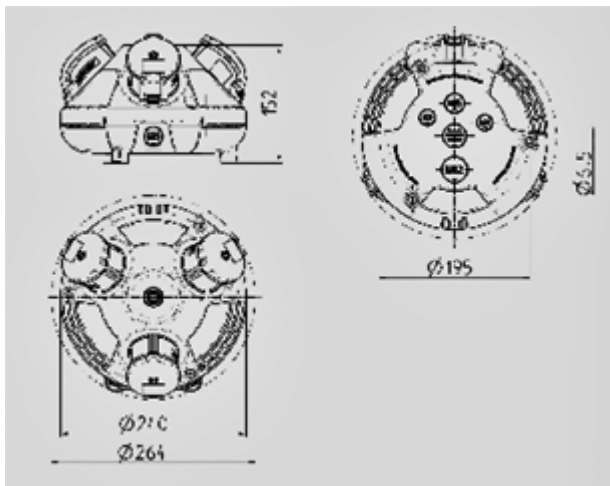

3KRAFT® combination unit - Part no. 94351SI

- pre-wired for installation
- back box in black
- hinged cover available in red (RO), yellow (GE) or silver (SI)
- enclosure and insert made of AMAPLAST

Protection type IP 44

Fitted with 3 SCHUKO® 16A, 230V

Connection/feeder cable for 1 cable up to 3 x 6 mm²Drawing
1 MB 442

Dim. in mm