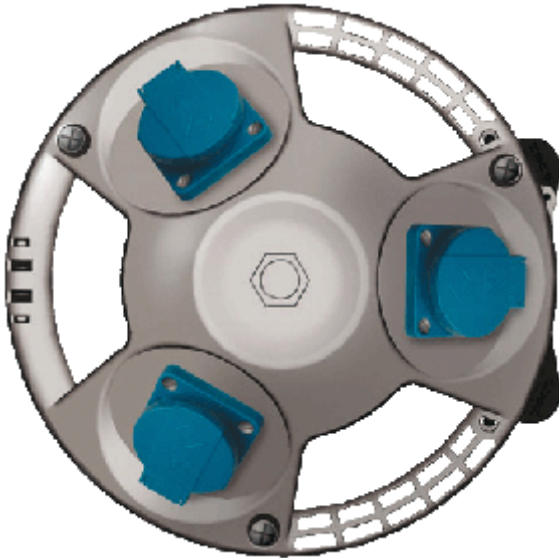

3KRAFT® combination unit - Part no. 94351SI

- pre-wired for installation
- back box in black
- hinged cover available in red (RO), yellow (GE) or silver (SI)
- enclosure and insert made of AMAPLAST

Protection type IP 44

Fitted with 3 SCHUKO® 16A, 230V

Connection/feeder cable for 1 cable up to 3 x 6 mm²Drawing
1 MB 442

Dim. in mm