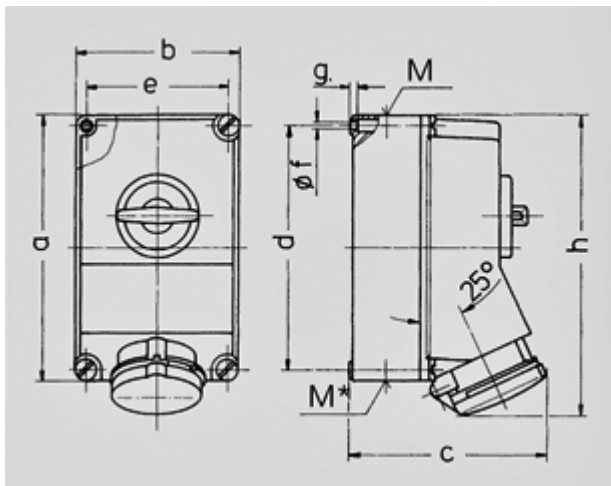

Wall mounted socket - Part no. 6580

- screw terminals
- SoftCONTACT
- switched
- mechanical DUO-interlock
- highly heat resistant contact carrier
- receptacles can be padlocked

Protection type	IP 44
Ampere	63 A
Poles	4p
Voltage	600-690
Hertz	50-60Hz
Earth position	5h
Contact	standard
Connection technology	Screw terminals

Std. Pack. 3 Qty.

Drawing	Amp.	63		
		Poles		
1 MB 234		3	4	5
Dim. in mm	a	264	264	264
	b	163	163	163
	c	192	192	192
	d	240	240	240
	e	140	140	140
	f	8,1	8,1	8,1
	g	8	8	8
	h	300	300	300
	M	40	40	40
	M*	2x40	2x40	2x40
Max. cable diam. (mm)		27	27	27
Terminal for cond. cross section (mm ²) min.-max.		6	6	6
		-25	-25	-25