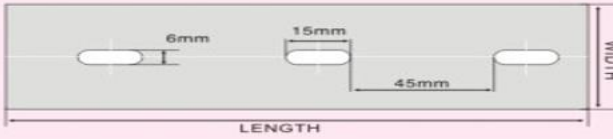

K-SJ-Type

特点: 中标款式, 符合亚太地区使用习惯, 斜面滑盖设计, 为线路检修提供便利。

Characteristics: The chinese type fits for asia standaeds. The beveled cover is easy to be maintained.

标准型出线孔尺寸  
S-Type slotted size

细齿型出线孔尺寸  
T-Type slotted size