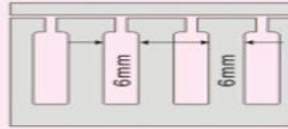

K-SJ-Type

特点: 中标款式, 符合亚太地区使用习惯, 斜面滑盖设计, 为线路检修提供便利。

Characteristics: The chinese type fits for asia standaeds. The beveled cover is easy to be maintained.

标准型出线孔尺寸  
S-Type slotted size

细齿型出线孔尺寸  
T-Type slotted size