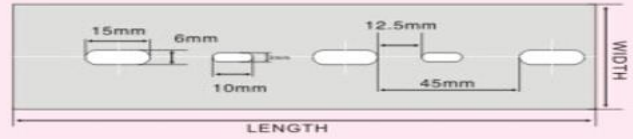

K-SJ-Type

特点: 中标款式, 符合亚太地区使用习惯, 斜面滑盖设计, 为线路检修提供便利。

Characteristics: The chinese type fits for asia standaeds. The beveled cover is easy to be maintained.

标准型出线孔尺寸  
S-Type slotted size

细齿型出线孔尺寸  
T-Type slotted size