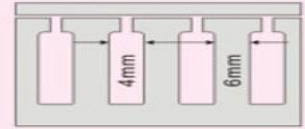

K-SJ-Type

特点: 中标款式, 符合亚太地区使用习惯, 斜面滑盖设计, 为线路检修提供便利。

Characteristics: The chinese type fits for asia standaeds. The beveled cover is easy to be maintained.

标准型出线孔尺寸  
S-Type slotted size

细齿型出线孔尺寸  
T-Type slotted size