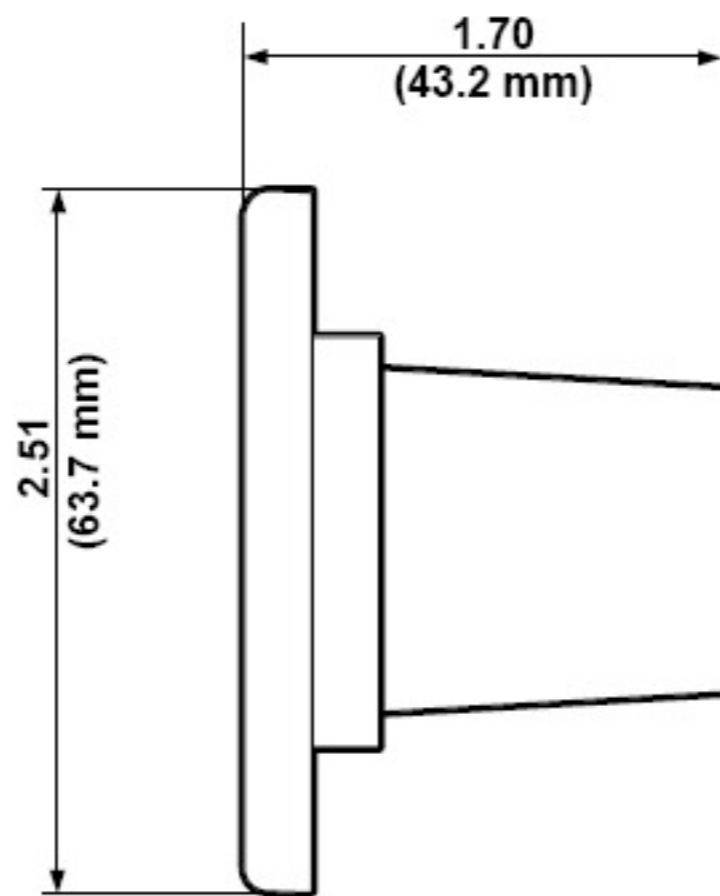

Snap Back Cover—for Male and Female Panel Receptacle

COLOR	CAT. NO.
Black	16S21-E
White	16S21-W
Red	16S21-R
Blue	16S21-B
Green	16S21-G
Yellow	16S21-Y
Orange	16S21-O
Brown	16S21-H

MALE PROTECTIVE CAP
Cat. No. 16P21