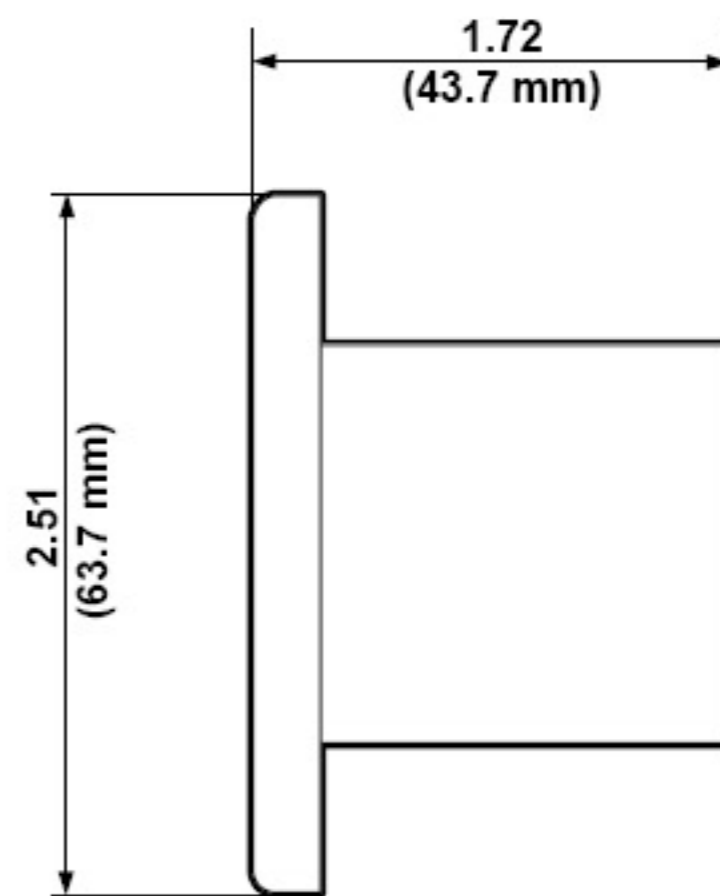

Snap Back Cover—for Male and Female Panel Receptacle

COLOR	CAT. NO.
Black	16S21-E
White	16S21-W
Red	16S21-R
Blue	16S21-B
Green	16S21-G
Yellow	16S21-Y
Orange	16S21-O
Brown	16S21-H

MALE PROTECTIVE CAP
Cat. No. 16P21