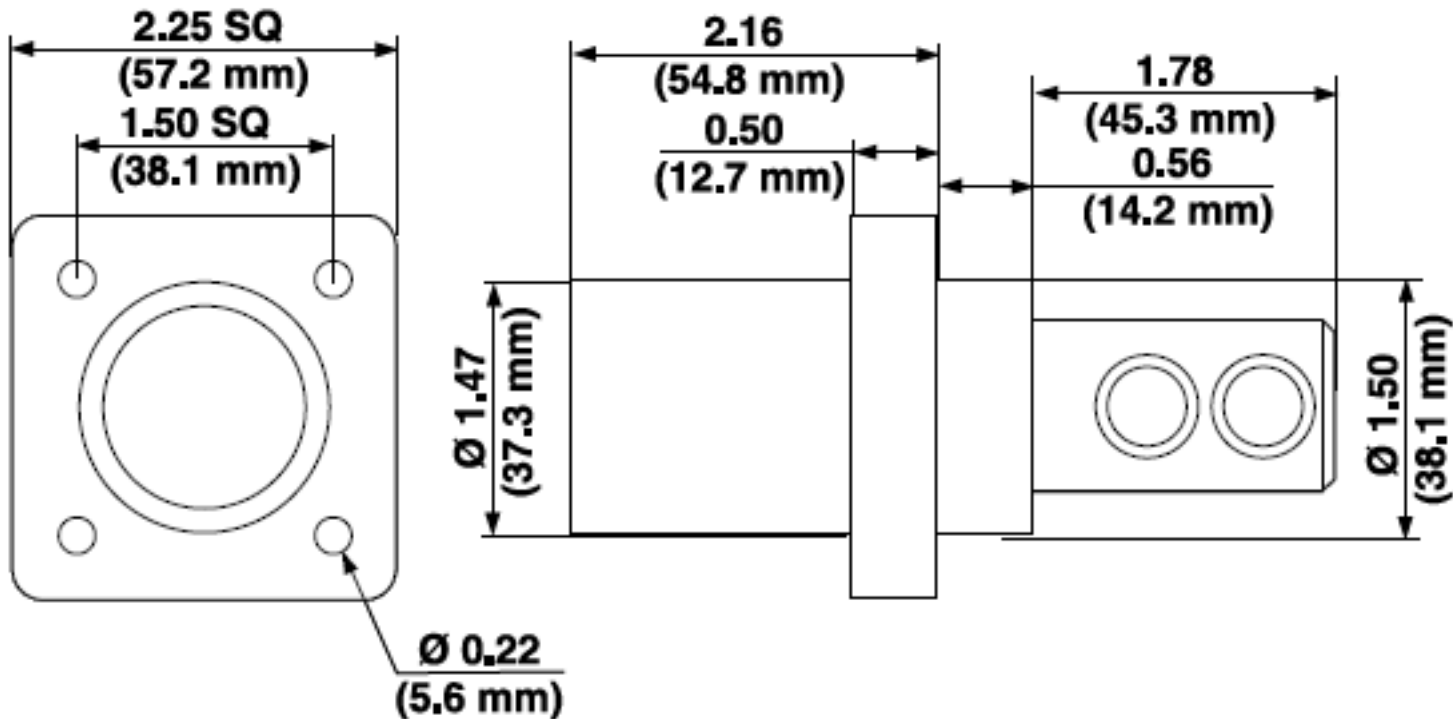

Standards and Certifications

UL Listed: File E-13399

CSA Certified: File 152105

NEMA Rating: Type 3R

Male Double Set Screw Panel Receptacle