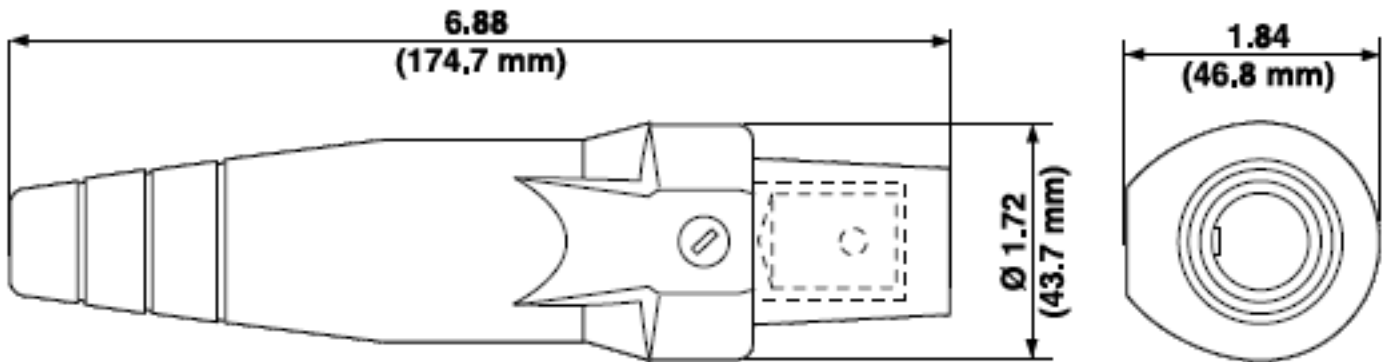

Max. Amperage: 400 Amp

Max. Voltage: 600 Volt

Material Specifications

Sleeve Material: Santroprene TPV

Contact Material: Brass

Strain Relief: Copper Wire

Mechanical Specifications

Gender: Female

Connection Type: Double Set Screw

Cable Range: 1/0-4/0 AWG

Product Features

Color: White

Contact Cat. No.: 16D33-C

Insulator Cat. No.: 16SDF-14W

Standards and Certifications

UL Listed: File E13399

CSA Certified: File 152105

NEMA Rating: Type 3R

Color: White

UPC Code: 07847702284

Country of Origin: Please Contact Customer Service

Female Detachable Plug – Double Set Screw

SPECIFICATION SUBMITTAL

JOB NAME: <input style="width: 95%; height: 20px;" type="text"/>	CATALOG NUMBERS: <input style="width: 95%; height: 20px;" type="text"/>
JOB NUMBER: <input style="width: 95%; height: 20px;" type="text"/>	<input style="width: 95%; height: 20px;" type="text"/>