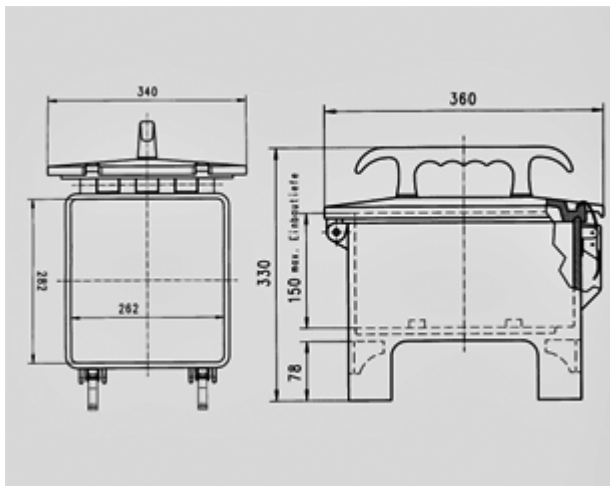

Enclosure EverGUM maxi - Part no. 70061ZB

- distributor maxi
- portable, stackable
- hinged cover
- with two stainless steel quick releases
- without holes

Std. Pack. 1 Qty.

Drawing
5 MB 43

Dim. in mm