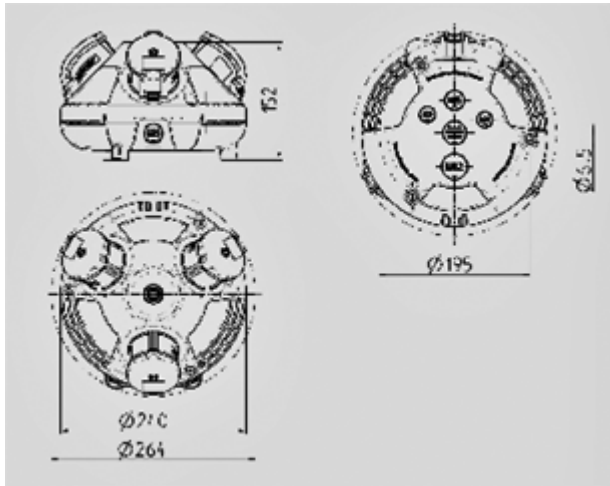

3KRAFT® combination unit - Part no. 94351GE

- pre-wired for installation
- back box in black
- hinged cover available in red (RO), yellow (GE) or silver (SI)
- enclosure and insert made of AMAPLAST

Protection type IP 44

Fitted with 3 SCHUKO® 16A, 230V

Connection/feeder cable for 1 cable up to 3 x 6 mm²

Drawing
1 MB 442

Dim. in mm