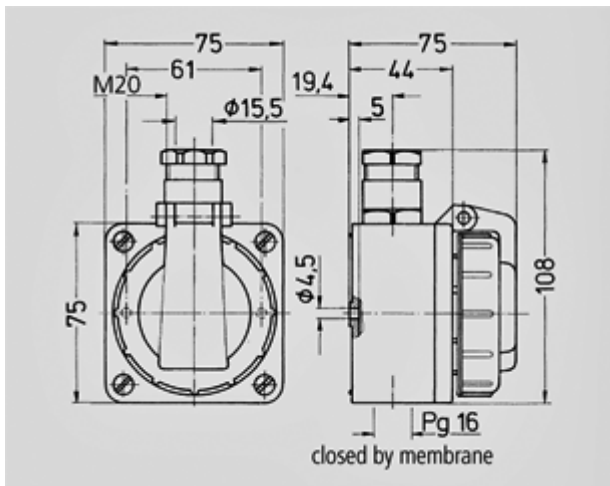

Wall mounted socket SCHUKO® - Part no. 10863

- screw terminals
- hinged bayonet lock lid
- one threaded M 20 cable entry at top and one blind M 20 cable entry (can be cut out) at bottom

Protection type	IP 68
Ampere	16 A
Poles	2p+E
Voltage	230
Contact	standard
Connection technology	Screw terminals

Std. Pack. 10 Qty.

Drawing
1 MB 347

Dim. in mm