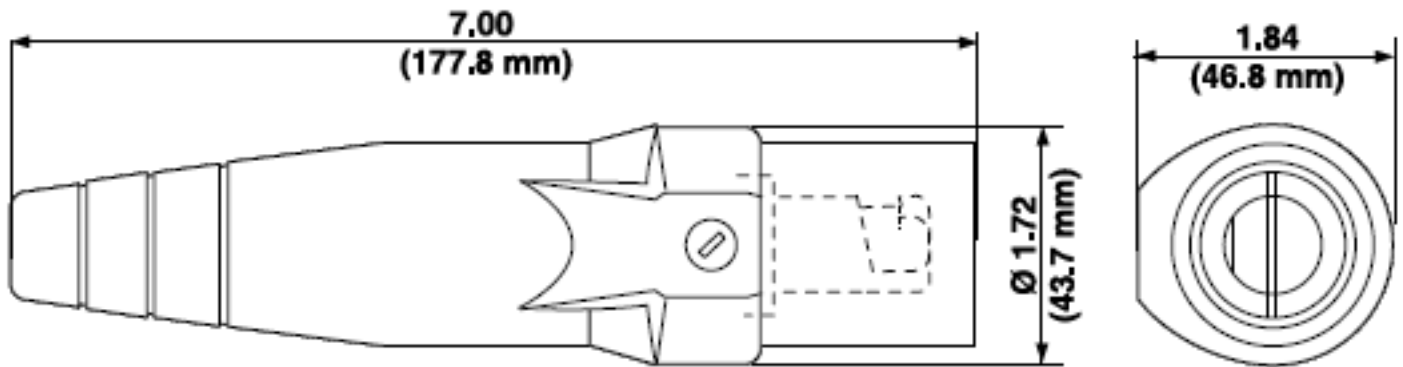

16D24-E

UPC Code: 07847702265

Country of Origin: Please Contact Customer Service

Item Description

Male Plug, Contact & Insulator, Cam-Type, Detachable, Double Set Screw Termination, 1/0 - 4/0 AWG, 400 Amp Max, 16 Series Taper Nose, Type 3R "While-in-Use" - BLACK

Technical Information

Electrical Specifications

Max. Amperage: 400 Amp

Max. Voltage: 600 Volt

Material Specifications

Sleeve Material: Santoprene TPV

Contact Material: Brass

Strain Relief: Copper Wire

Mechanical Specifications

Gender: Male

Connection Type: Double Set Screw

Cable Range: 1/0-4/0 AWG

Product Features

Color: Black

Contact Cat. No.: 16D24-C

Insulator Cat. No.: 16SDM-14E

Standards and Certifications

UL Listed: File E13399

CSA Certified: File 152105

NEMA Rating: Type 3R

Male Detachable Plug – Double Set Screw

SPECIFICATION SUBMITTAL

JOB NAME:	CATALOG NUMBERS:	
____	____	____
JOB NUMBER:	____	____