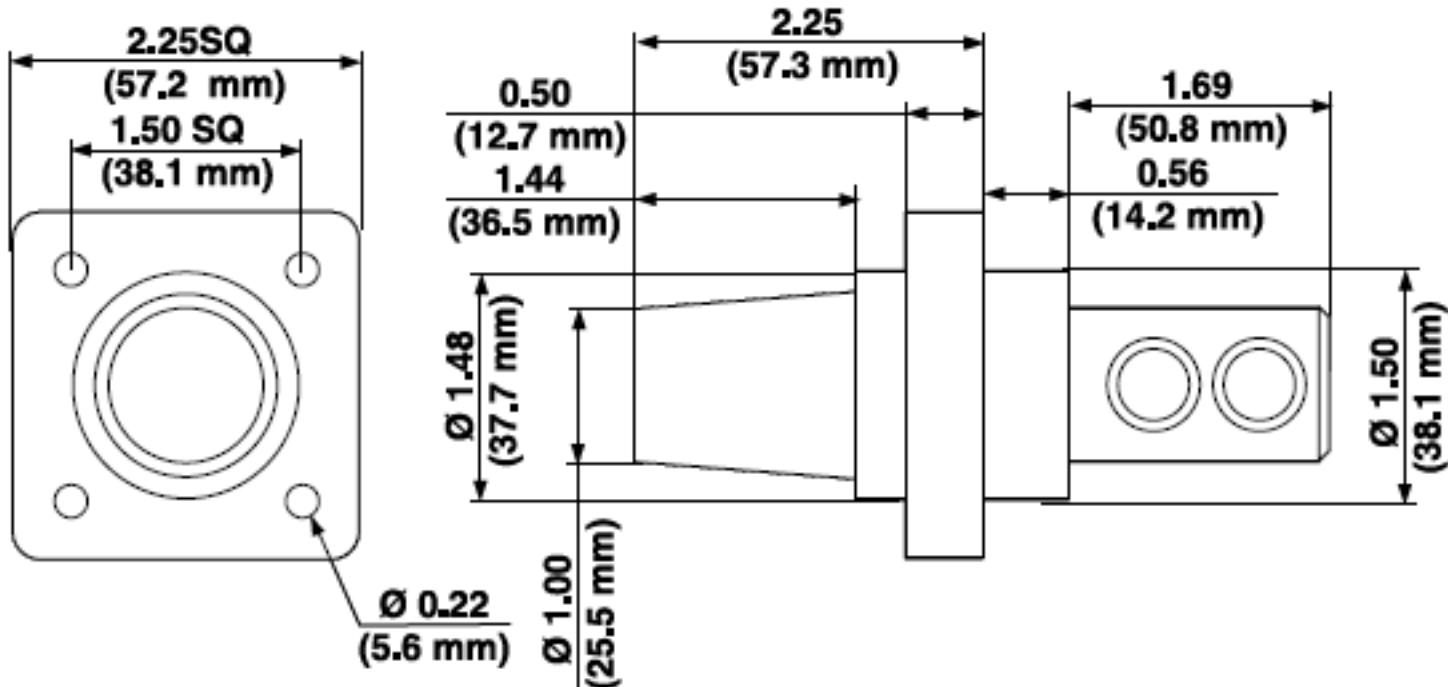

Standards and Certifications

UL Listed: File E-13399

CSA Certified: File 152105

NEMA Rating: Type 3R

Female Double Set Screw Panel Receptacle