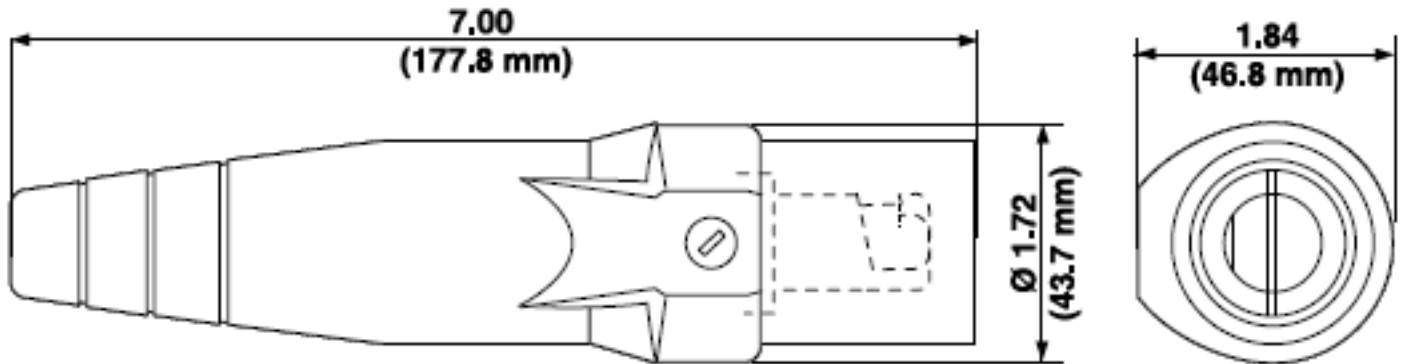

16D24-B

Color: Blue

UPC Code: 07847702268

Country of Origin: Please Contact Customer Service

Brand Features

Leviton's 16 Series Taper Nose products are the connectors of choice for concerts, sound stages, movie-making, television production, sporting events and conventions.

Item Description

Male Plug, Contact & Insulator, Cam-Type, Detachable, Double Set Screw Termination, 1/0 - 4/0 AWG, 400 Amp Max, 16 Series Taper Nose, Type 3R "While-in-Use" - BLUE

Technical Information

Electrical Specifications

Max. Amperage: 400 Amp

Max. Voltage: 600 Volt

Material Specifications

Sleeve Material: Santoprene TPV

Contact Material: Brass

Strain Relief: Copper Wire

Mechanical Specifications

Gender: Male

Connection Type: Double Set Screw

Cable Range: 1/0-4/0 AWG

Product Features

Color: Blue

Contact Cat. No.: 16D24-C

Insulator Cat. No.: 16SDM-14B

Standards and Certifications

UL Listed: File E13399

CSA Certified: File 152105

NEMA Rating: Type 3R

Male Detachable Plug – Double Set Screw

SPECIFICATION SUBMITTAL

JOB NAME:	CATALOG NUMBERS:	
____	____	____
JOB NUMBER:	____	____